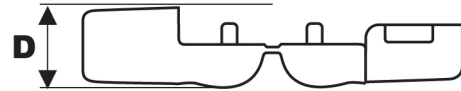

# CordEnd

The Single Cord End combines an engaging visual appeal to the end of cord with an effective and simple assembly technique.

	Material	Color	A	B	C	D
CordEnd						
743-0000	N1	B	4.0	10.0	18.8	7.2

All dimensions in mm.