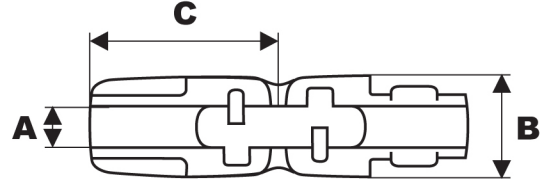

# CordEnd

The Single Cord End combines an engaging visual appeal to the end of cord with an effective and simple assembly technique.

	Material	Color	A	B	C	D
CordEnd						
743-0000	N1	B	4.0	10.0	18.8	7.2

All dimensions in mm.